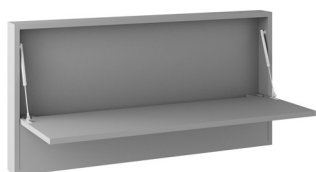

BOISERIE CUBE CON SCRITTOIO A RIBALTA CUBE WALL PANNELLING WITH DROP-DOWN DESK