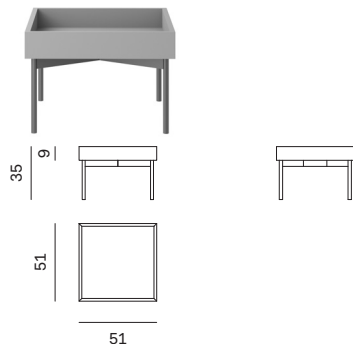

Cube is an open, flexible system made up of tray benches and wall panelling to be accessorized with padded panels, mirrors, drop-down desks, shelves, coat hooks and document pouches.

The various accessories can be combined to create functional configurations for the entry hall or bedroom, with a whole host of finishes to choose from to tailor the end result, including fabrics and imitation leather options for the lined panels.

NOVAMOBILI

PANCHE E BOISERIE CUBE / CUBE BENCH AND WALL PANNELLING

PANCA VASSOIO CUBE CON 1 VASSOIO L. 51

CUBE TRAY BENCH WITH 1 TRAY W 51

Larghezza Width	Profondità Depth	Altezza Height	Peso Weight
<u>51 cm</u>	<u>51 cm</u>	<u>35 cm</u>	<u>9 kg</u>

PANCA VASSOIO CUBE CON 1 VASSOIO L. 102

CUBE TRAY BENCH WITH 1 TRAY W 102

Larghezza Width	Profondità Depth	Altezza Height	Peso Weight
<u>102 cm</u>	<u>51 cm</u>	<u>35 cm</u>	<u>18 kg</u>

PANCA VASSOIO CUBE CON 2 VASSOI L. 51

CUBE TRAY BENCH WITH 2 TRAYS W 51

Larghezza Width	Profondità Depth	Altezza Height	Peso Weight
<u>102 cm</u>	<u>51 cm</u>	<u>35 cm</u>	<u>19,07 kg</u>

PANCA VASSOIO CUBE CON 1 VASSOIO L. 102 E 1 VASSOIO L. 51