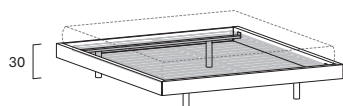

Dim. rete Base dim.	Larghezza Width	Profondità Depth	Altezza Height	Peso Weight
160x190 cm	173 cm	197 cm	30 cm	43,2 kg
160x200 cm	173 cm	207 cm	30 cm	43,7 kg

Turca da appoggio KAPPA / KAPPA platform