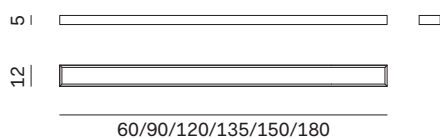

NOVAMOBILI

MENSOLA ATTREZZATA RIGA / RIGA ACCESSORIZED SHELF

MENSOLA RIGA RIGA SHELF