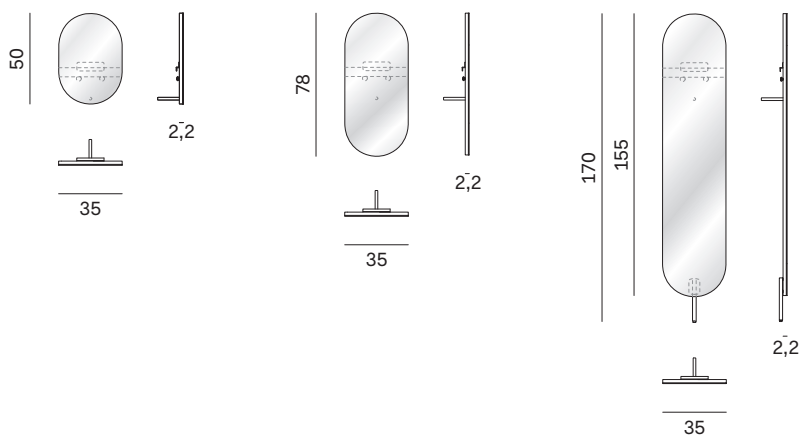

Riga is an accessorized shelf that turns into a functional unit suited to use in various rooms throughout the home. Low-key and pared-back, the shelf is enhanced with the addition of display shelves, mirrors and coat hooks to create clean-lined and minimalist configurations for the entry hall, bathroom, or anywhere else you need to hang up clothes or find a place for small items. Plenty of scope for customizing: the shelf comes in the matt or oxidized lacquered options, and in the rovere or noce canaletto veneers; the display ladder and coat hooks come in the matt, oxidized and metal lacquered finishes. The oval mirror comes in three sizes.

NOVAMOBILI

MENSOLA ATTREZZATA RIGA / RIGA ACCESSORIZED SHELF

MENSOLA RIGA RIGA SHELF

Larghezza Width	Profondità Depth	Altezza Height	Peso Weight
60 cm	12 cm	5 cm	2,29 kg
90 cm	12 cm	5 cm	3,42 kg
120 cm	12 cm	5 cm	4,44 kg
135 cm	12 cm	5 cm	5,05 kg
150 cm	12 cm	5 cm	5,76 kg
180 cm	12 cm	5 cm	6,79 kg

SPECCHI PER MENSOLA RIGA MIRRORS FOR RIGA SHELF

Larghezza Width	Profondità Depth	Altezza Height	Peso Weight
35 cm	2,2 cm	50 cm	4 kg
35 cm	2,2 cm	78 cm	5,8 kg
35 cm	2,2 cm	155 cm	12,6 kg

NOVAMOBILI

MENSOLA ATTREZZATA RIGA / RIGA ACCESSORIZED SHELF

Larghezza Width	Profondità Depth	Altezza Height	Peso Weight
<u>135 cm</u>	<u>25,2 cm</u>	<u>170 cm</u>	<u>27,69 kg</u>