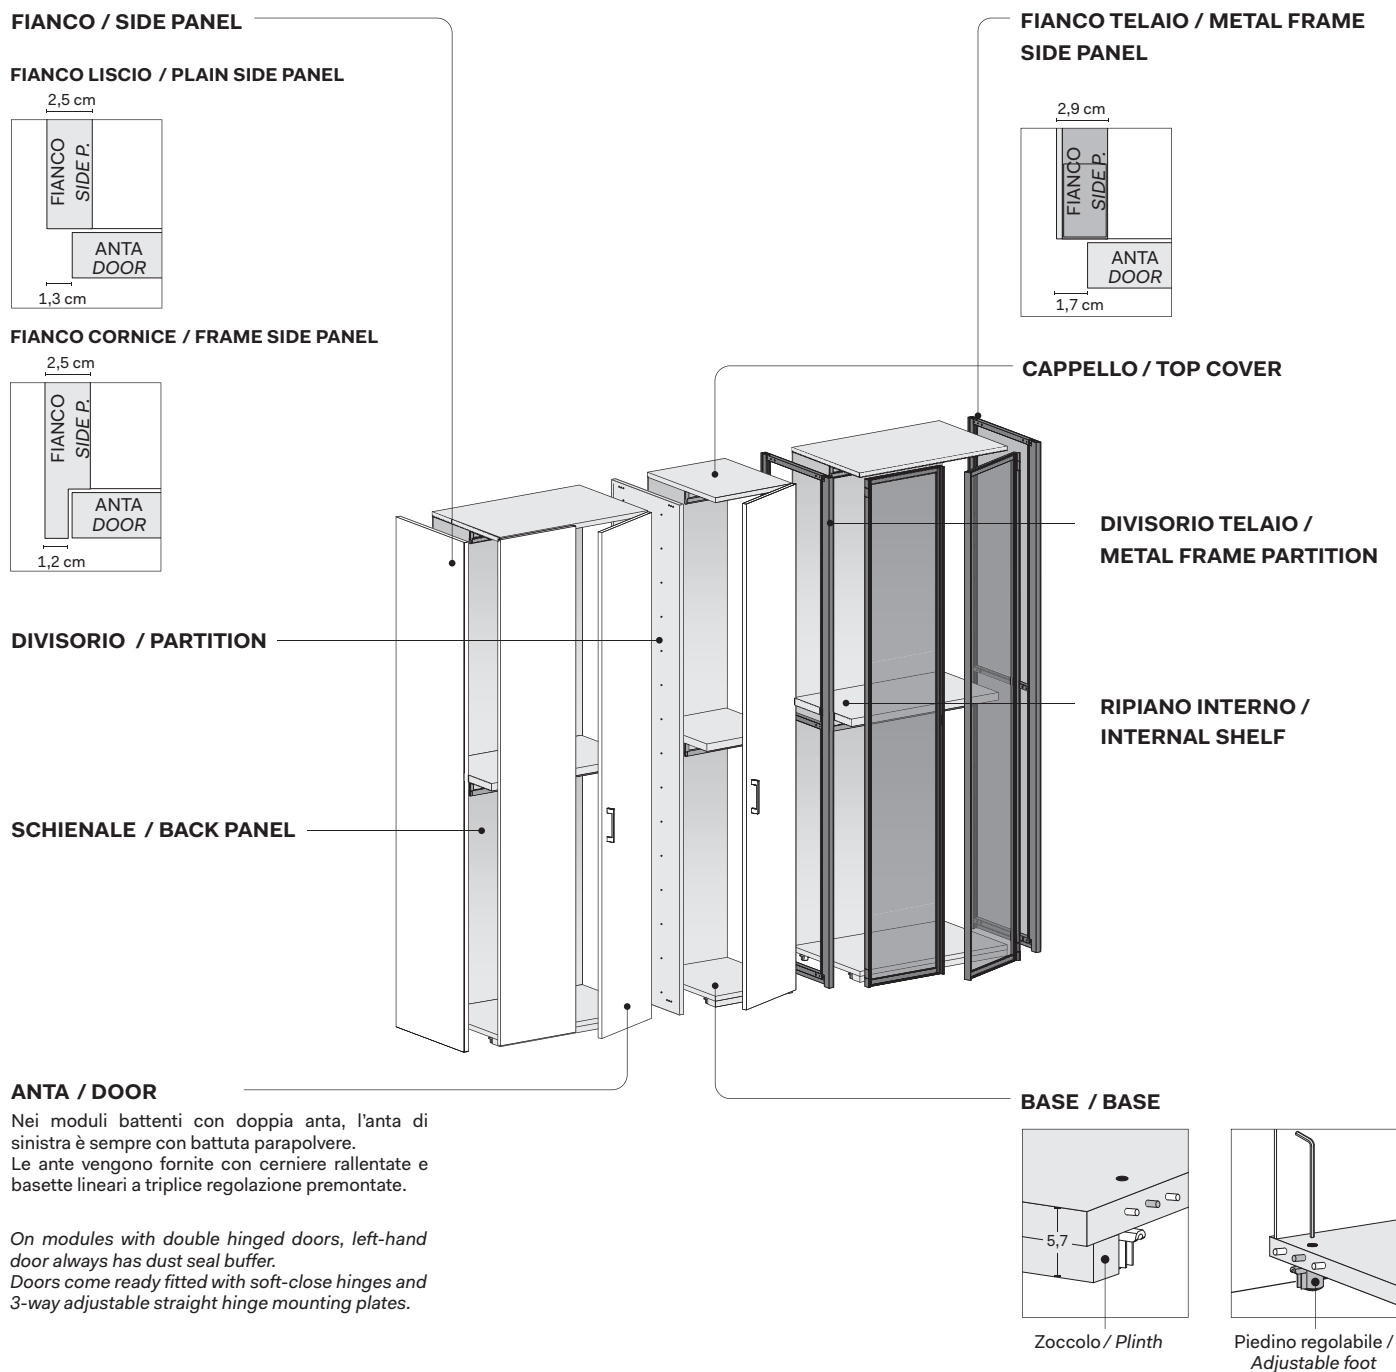

ARMADIO BATTENTE / PIEGHEVOLE HINGED / FOLDING WARDROBE

ANTINA / DOOR
Nei moduli battenti con doppia antina, l'antina di sinistra è sempre con battuta parapolvere.
Le antine vengono fornite con cerniere rallentate e basette lineari a triplice regolazione premontate.

*On modules with double hinged doors, left-hand door always has dust seal buffer.
Doors come ready fitted with soft-close hinges and 3-way adjustable straight hinge mounting plates.*

Note per la sicurezza / Notes on safety

L'apertura contemporanea di tutte le ante (per armadio battente o pieghevole) ad armadio completamente vuoto può causarne il ribaltamento, quindi va previsto tassativamente il fissaggio a muro.

Opening all doors (on wardrobes with hinged or folding doors) at the same time with the wardrobe completely empty may cause it to tip over, hence it must be fastened to the wall without exception.