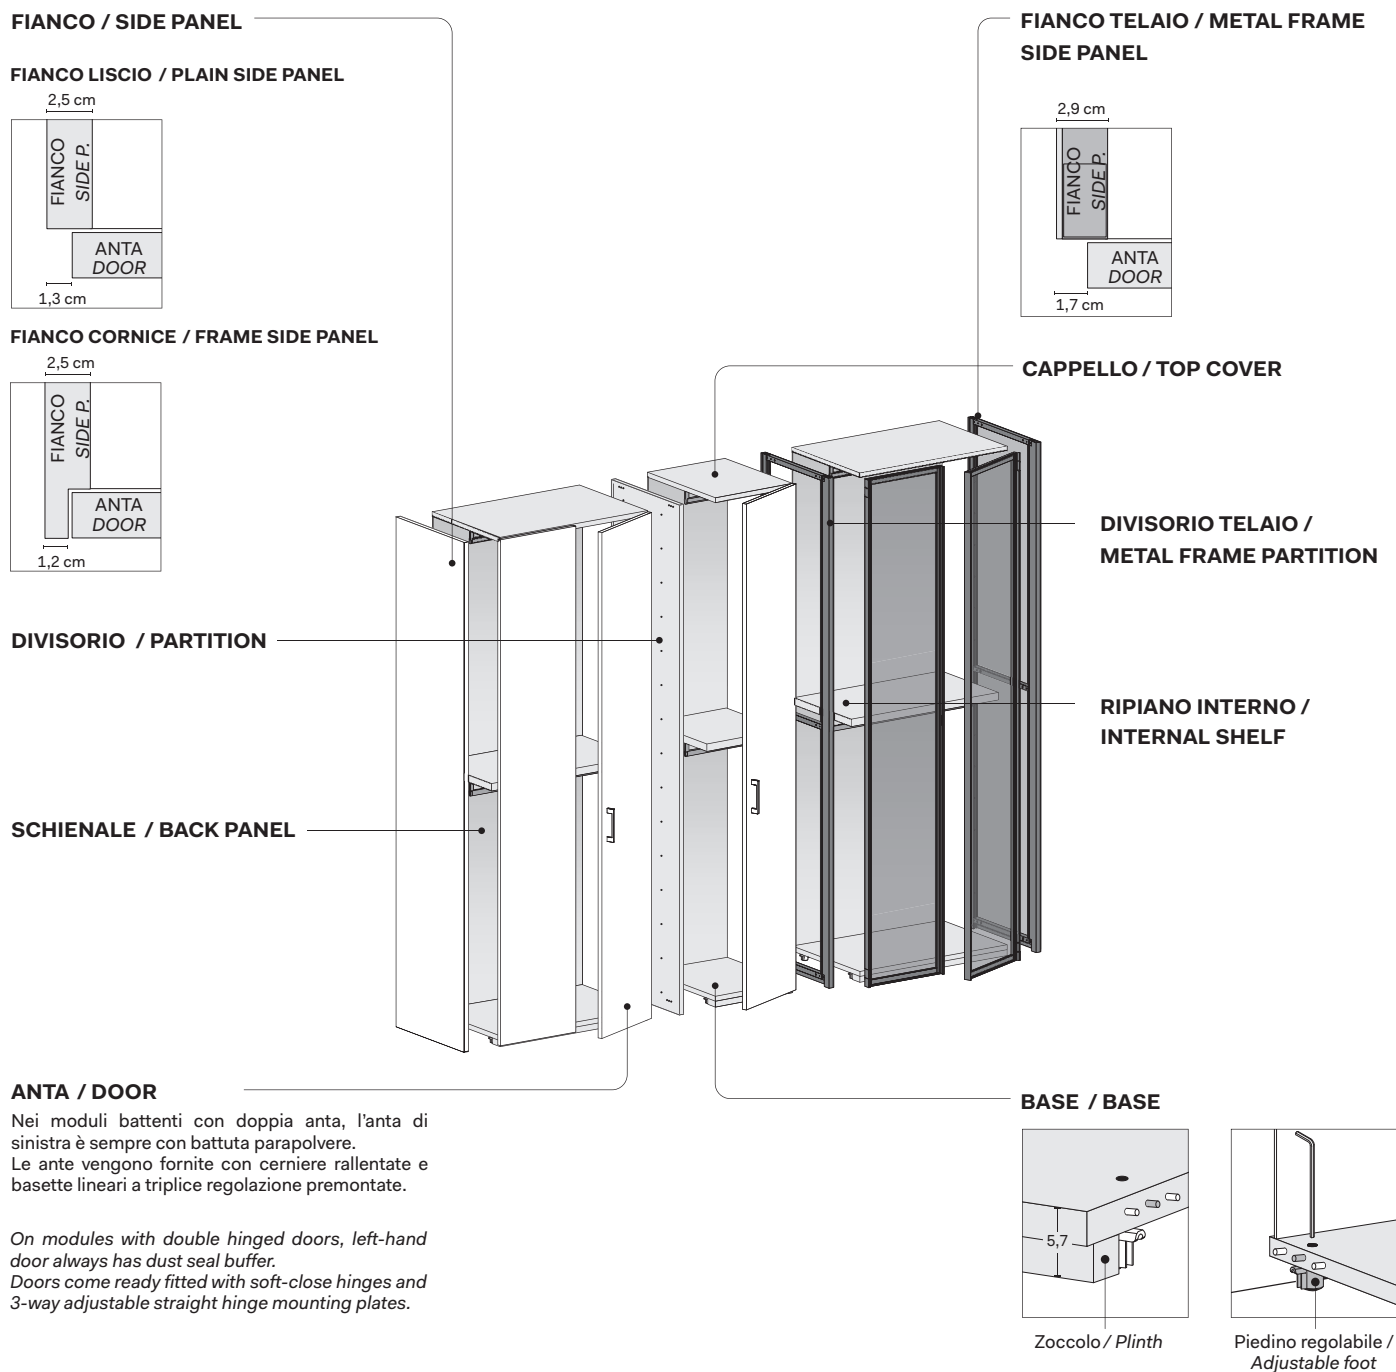

ARMADIO BATTENTE / PIEGHEVOLE HINGED / FOLDING WARDROBE

Nei moduli battenti con doppia anta, l'anta di sinistra è sempre con battuta parapolvere. Le ante vengono fornite con cerniere rallentate e basette lineari a triplice regolazione premontate.

On modules with double hinged doors, left-hand door always has dust seal buffer. Doors come ready fitted with soft-close hinges and 3-way adjustable straight hinge mounting plates.

Note per la sicurezza / Notes on safety

L'apertura contemporanea di tutte le ante (per armadio battente o pieghevole) ad armadio completamente vuoto può causarne il ribaltamento, quindi va previsto tassativamente il fissaggio a muro.

Opening all doors (on wardrobes with hinged or folding doors) at the same time with the wardrobe completely empty may cause it to tip over, hence it must be fastened to the wall without exception.