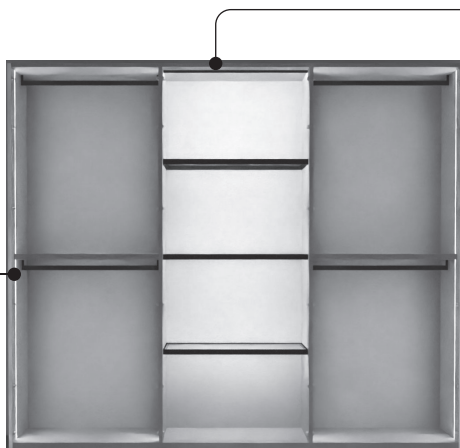

ILLUMINAZIONE / LIGHTING

24V 3000K

Luci LED verticali / Vertical LED lights per fianchi e divisori / for side panels and partitions

Da completare con trasformatore ed eventuali accessori in base al sistema di accensione scelto.

To be finished off with transformer and accessories, if any, based on the ON/OFF control system chosen.

Luci LED orizzontali / Horizontal LED lights per cappelli e ripiani / for top covers and shelves

Da completare con trasformatore ed eventuali accessori in base al sistema di accensione scelto.

To be finished off with transformer and accessories, if any, based on the ON/OFF control system chosen.

Luci LED verticali e orizzontali / Vertical and horizontal LED lights

Da completare con trasformatore ed eventuali accessori in base al sistema di accensione scelto.

To be finished off with transformer and accessories, if any, based on the ON/OFF control system chosen.