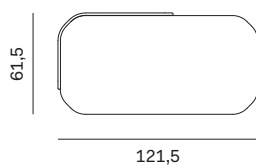

Ninfea is a desk with simple, elegant lines. A top with soft, rounded shapes sits on slender metal legs. The privacy screen, in fabric or extra leather, doubles as a little noticeboard for posting notes and documents on using magnets attracted to its metal inner. The desk, which has a handy undermounted drawer, is ideal for recreating a reading nook in the bedroom, and also has a dressing table-esque setup with its wooden caddy and circular mirror.

NOVAMOBILI

SCRITTOIO NINFEA / NINFEA DESK

Larghezza Width	Profondità Depth	Altezza Height	Peso Weight
<u>121,5 cm</u>	<u>61,5 cm</u>	<u>98,6 cm</u>	<u>32,88 kg</u>

Tessuto sfoderabile per séparé.
Privacy screen with removable fabric.

SCRITTOIO NINFEA CON SPECCHIO NINFEA DESK WITH MIRROR

Larghezza Width	Profondità Depth	Altezza Height	Peso Weight
<u>121,5 cm</u>	<u>61,5 cm</u>	<u>131,7 cm</u>	<u>42,88 kg</u>

Tessuto sfoderabile per séparé.
Privacy screen with removable fabric.