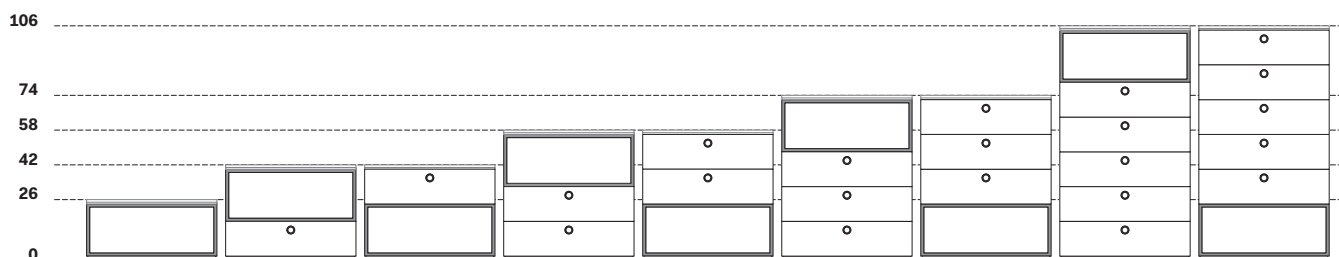

The Square collection of bedside tables, tallboys and chests of drawers draws on a combination of drawer modules and open units created by metal frames. There are numerous finishes on offer for tailoring the bedroom furniture collection to individual tastes and requirements. Square can also be ordered with undermounted wireless charging.

MODULARITÀ / MODULE SIZE

ALTEZZA / HEIGHT

CONTENITORI SQUARE - P. 44,1 / SQUARE UNITS - D 44,1

CONTENITORI SQUARE - P. 50,4 / SQUARE UNITS - D 50,4

LARGHEZZE E PROFONDITÀ / WIDTHS AND DEPTHS

Contenitori SQUARE / SQUARE units

Prof. 44,1 cm / Depth 44,1 cm

Altezza / Height
26 - 27,2

Larghezza	Peso	Peso (top marmo)
Width	Weight	Weight (marble top)
45 cm	9,1 kg	18,8 kg
60 cm	11,6 kg	24,6 kg

Altezza / Height
42 - 43,2

Larghezza	Peso	Peso (top marmo)
Width	Weight	Weight (marble top)
45 cm	18,5 kg	28,2 kg
60 cm	23,3 kg	36,3 kg

MODELLI / TYPES

Altezza / Height
106 - 107,2

Larghezza	Peso	Peso (top marmo)
Width	Weight	Weight (marble top)
60 cm	52,1 kg	66,9 kg

Larghezza	Peso	Peso (top marmo)
Width	Weight	Weight (marble top)
60 cm	51,5 kg	66,9 kg