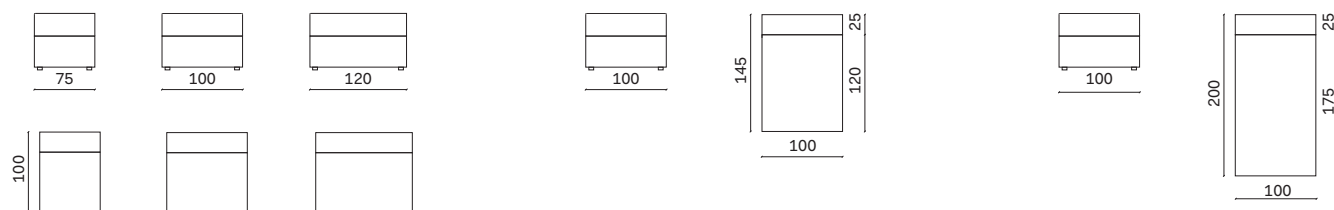

ELEMENTI CENTRALI DIVANI E PENISOLE SOFA CENTRAL SECTIONS AND CHAISE LONGUES