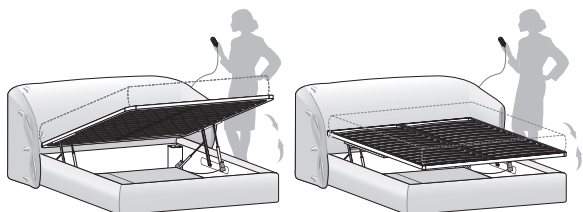

Letto HIDE con contenitore motorizzato * / HIDE bed with motorized * storage base

Dim. rete Base dim.	Larghezza Width	Profondità Depth	Altezza Height	Peso Weight
160x200 cm	208 cm	227 cm	102 cm	129,75 kg
180x200 cm	228 cm	227 cm	102 cm	141,69 kg

* Il motore elettrico per l'apertura motorizzata prevede l'allacciamento alla rete domestica sul lato testiera. Viene fornito con spina EU, oppure a richiesta con spina britannica a 3 poli. Il telecomando in dotazione funziona tramite collegamento con filo.

* The electric motor for motorized opening needs to be plugged into the home's power supply on the headboard end. It comes with an EU plug as standard, or can be ordered with a British 3-pin plug. The remote control provided works via a wired connection.