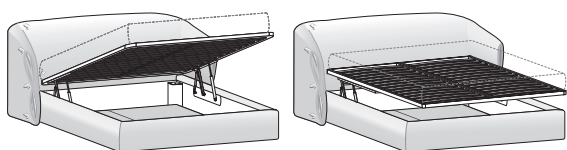

Designed by Valeria Carlesso, Hide is a bed upholstered from head to toe whose hero feature is a curved, wraparound headboard. With its generous forms visually inviting you to flop down, and the option of tailoring the upholstery to your personal tastes, this bed is sure to make a statement in any bedroom. The Hide bed also comes in a storage option with lift mechanism. The Hide bed also comes in a storage base version with manual or motorized lift mechanism, which is ideal for lifting the mattress base into the raised position, for easier bed making.

DIMENSIONI / DIMENSIONS

Letto HIDE / HIDE bed

Tessuto sfoderabile
Removable fabric

Dim. rete Base dim.	Larghezza Width	Profondità Depth	Altezza Height	Peso Weight
160x200 cm	208 cm	227 cm	102 cm	72,08 kg
180x200 cm	228 cm	227 cm	102 cm	81,38 kg

Letto HIDE con contenitore / HIDE bed with storage base

Il meccanismo di apertura consente di portare il piano del letto in posizione rialzata. È studiato per facilitare l'operazione quotidiana di riassetto del letto. Lo stesso meccanismo prevede anche il movimento di apertura totale per accedere al contenitore.

Dim. rete Base dim.	Larghezza Width	Profondità Depth	Altezza Height	Peso Weight
160x200 cm	208 cm	227 cm	102 cm	129,75 kg
180x200 cm	228 cm	227 cm	102 cm	141,69 kg

The opening mechanism is designed to lift the bed surface into the raised position. Designed to make the daily job of making the bed easier. The same lift mechanism also has a fully open setting to allow access to the storage base.