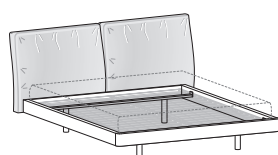

Nido is a pared-back yet elegant bed that fits well in any setting: from a modern to a more classic interior. The bed surround's geometric shapes, with mitred detailing on the corners and square legs, go beautifully with the linear design of the padded headboard, made up of two big cushions with refined stitching. The Nido bed also comes in a storage base version with manual lift mechanism, which is ideal for lifting the mattress base into the raised position, for easier bed making.

DIMENSIONI / DIMENSIONS

**Letto con giroletto ALPHA /
Bed with ALPHA surround**

**Letto con giroletto KAPPA /
Bed with KAPPA surround**

**Letto NIDO / NIDO bed
con giroletto ALPHA / with ALPHA surround**

Tessuto sfoderabile
Removable fabric

Dim. rete Base dim.	Larghezza Width	Profondità Depth	Altezza Height	Peso Weight
160x190 cm	181 cm	219 cm	98 cm	61,2 kg
160x200 cm	181 cm	229 cm	98 cm	62, kg
160x210 cm	181 cm	239 cm	98 cm	62,8 kg
180x200 cm	201 cm	229 cm	98 cm	66,5 kg
180x210 cm	201 cm	239 cm	98 cm	67,3 kg

**Letto NIDO / NIDO bed
con giroletto KAPPA /with KAPPA surround**

Dim. rete Base dim.	Larghezza Width	Profondità Depth	Altezza Height	Peso Weight
160x190 cm	181 cm	219 cm	98 cm	107,6 kg
160x200 cm	181 cm	229 cm	98 cm	109,2 kg