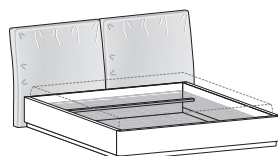

Nido is a pared-back yet elegant bed that fits well in any setting: from a modern to a more classic interior. The bed surround's geometric shapes, with mitred detailing on the corners and square legs, go beautifully with the linear design of the padded headboard, made up of two big cushions with refined stitching. The Nido bed also comes in a storage base version with manual lift mechanism, which is ideal for lifting the mattress base into the raised position, for easier bed making.

DIMENSIONI / DIMENSIONS

**Letto con giroletto ALPHA /
Bed with ALPHA surround**

**Letto con giroletto KAPPA /
Bed with KAPPA surround**

**Letto NIDO / NIDO bed
con giroletto ALPHA / with ALPHA surround**

Tessuto sfoderabile
Removable fabric

Dim. rete Base dim.	Larghezza Width	Profondità Depth	Altezza Height	Peso Weight
160x190 cm	181 cm	219 cm	98 cm	61,2 kg
160x200 cm	181 cm	229 cm	98 cm	62, kg
160x210 cm	181 cm	239 cm	98 cm	62,8 kg
180x200 cm	201 cm	229 cm	98 cm	66,5 kg
180x210 cm	201 cm	239 cm	98 cm	67,3 kg

**Letto NIDO / NIDO bed
con giroletto KAPPA /with KAPPA surround**

Dim. rete Base dim.	Larghezza Width	Profondità Depth	Altezza Height	Peso Weight
160x190 cm	181 cm	219 cm	98 cm	107,6 kg
160x200 cm	181 cm	229 cm	98 cm	109,2 kg