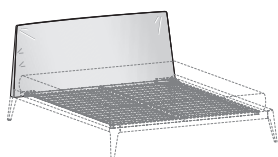

*With its rounded lines, the Siri bed has a simple, timeless design. Available in veneered wood, coming in two versions: rovere terra and rovere miele. The Siri bed has rounded lines and a simple, timeless design. It comes in veneered wood in the rovere miele, terra and carbone finishes and in noce canaletto. The headboard cover comes in a choice of removable fabric or leather upholstery.*

### DIMENSIONI / DIMENSIONS

### Letto SIRI / SIRI bed

Dim. rete Base dim.	Larghezza Width	Profondità Depth	Altezza Height	Peso Weight
<b>160x200 cm</b>	<b>175 cm</b>	<b>221,5 cm</b>	<b>90 cm</b>	<b>65 kg</b>
<b>180x200 cm</b>	<b>195 cm</b>	<b>221,5 cm</b>	<b>90 cm</b>	<b>66,5 kg</b>

### Copritestiera / Headboard cover

Tessuto sfoderabile  
Removable fabric

Dim. rete Base dim.	Larghezza Width	Altezza Height	Peso Weight
<b>160 cm</b>	<b>175 cm</b>	<b>60 cm</b>	<b>7 kg</b>
<b>180 cm</b>	<b>195 cm</b>	<b>60 cm</b>	<b>8 kg</b>