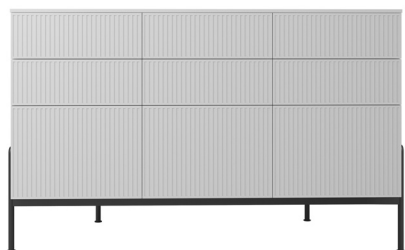

NOVAMOBILI

MADIA BELT / BELT SIDEBOARD

Madia L. 141 con cassettoni e cassetti Rays

141cm-wide sideboard with Rays oversized drawers and drawers