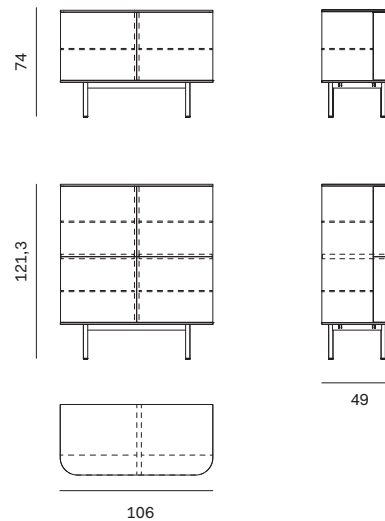

The geometric volume of the Fjord sideboard merges with the sinuous shape of the curved doors. A refined piece of occasional furniture with a definite contemporary look inspired by '60s shapes. It comes in various configurations, including a version with an open shelf flanked by the doors, for an even more personal distinguishing feature.

NOVAMOBILI

MADIA FJORD / FJORD SIDEBOARD

Madia L. 106 cm / 106cm-wide sideboard

Larghezza Width	Profondità Depth	Altezza Height	Peso Weight
106 cm	49 cm	74 cm	59,4 kg
106 cm	49 cm	121,3 cm	100,3 kg

Attrezzabile con staffe portabicchieri / Can be fitted with wine glass racks

Madia L. 152,8 con vano a giorno / 152,8cm-wide sideboard with open shelving

Larghezza Width	Profondità Depth	Altezza Height	Peso Weight
152,8 cm	49 cm	74 cm	76,7 kg

NOVAMOBILI

MADIA FJORD / FJORD SIDEBOARD

Madia L. 205 con vano a giorno / 205cm-wide sideboard with open shelving

Larghezza Width	Profondità Depth	Altezza Height	Peso Weight
205 cm	49 cm	74 cm	103,8 kg

STAFFA PORTABICCHIERI / WINE GLASS RACK

Posizionabile su: