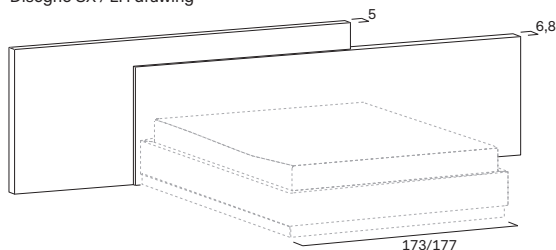

The Time wall-mounted headboard is made up of two overlapping panels in different heights, and also gives you the option of pairing two different finishes, including imitation leather and removable fabric. With optional wall units like Box 12 and Tetris, it makes a welcome addition to the bedroom scheme, teaming up with the range of bed surround options to create different combinations.

DIMENSIONI / DIMENSIONS

**Per rete da 160 /
For 160cm-wide mattress base**

**Per rete da 180 /
For 180cm-wide mattress base**

Testiera a muro TIME per rete da 160 / TIME wall-mounted headboard for 160cm-wide mattress base

Spessore / Thickness 5 / 6,8 cm

Altezza / Height 90 / 75 cm

Disegno SX / LH drawing

Larghezza Width	Profondità Depth	Altezza Height	Peso Weight
265 cm	6,8 cm	90 cm	33 kg
281 cm	6,8 cm	90 cm	33 kg
301 cm	6,8 cm	90 cm	33 kg
325 cm	6,8 cm	90 cm	33 kg

Testiera a muro TIME per rete da 180 / TIME wall-mounted headboard for 180cm-wide mattress base

Spessore / Thickness 5 / 6,8 cm

Altezza / Height 90 / 75 cm

Disegno SX / LH drawing

Larghezza Width	Profondità Depth	Altezza Height	Peso Weight
285 cm	6,8 cm	90 cm	33 kg
301 cm	6,8 cm	90 cm	33 kg
321 cm	6,8 cm	90 cm	33 kg